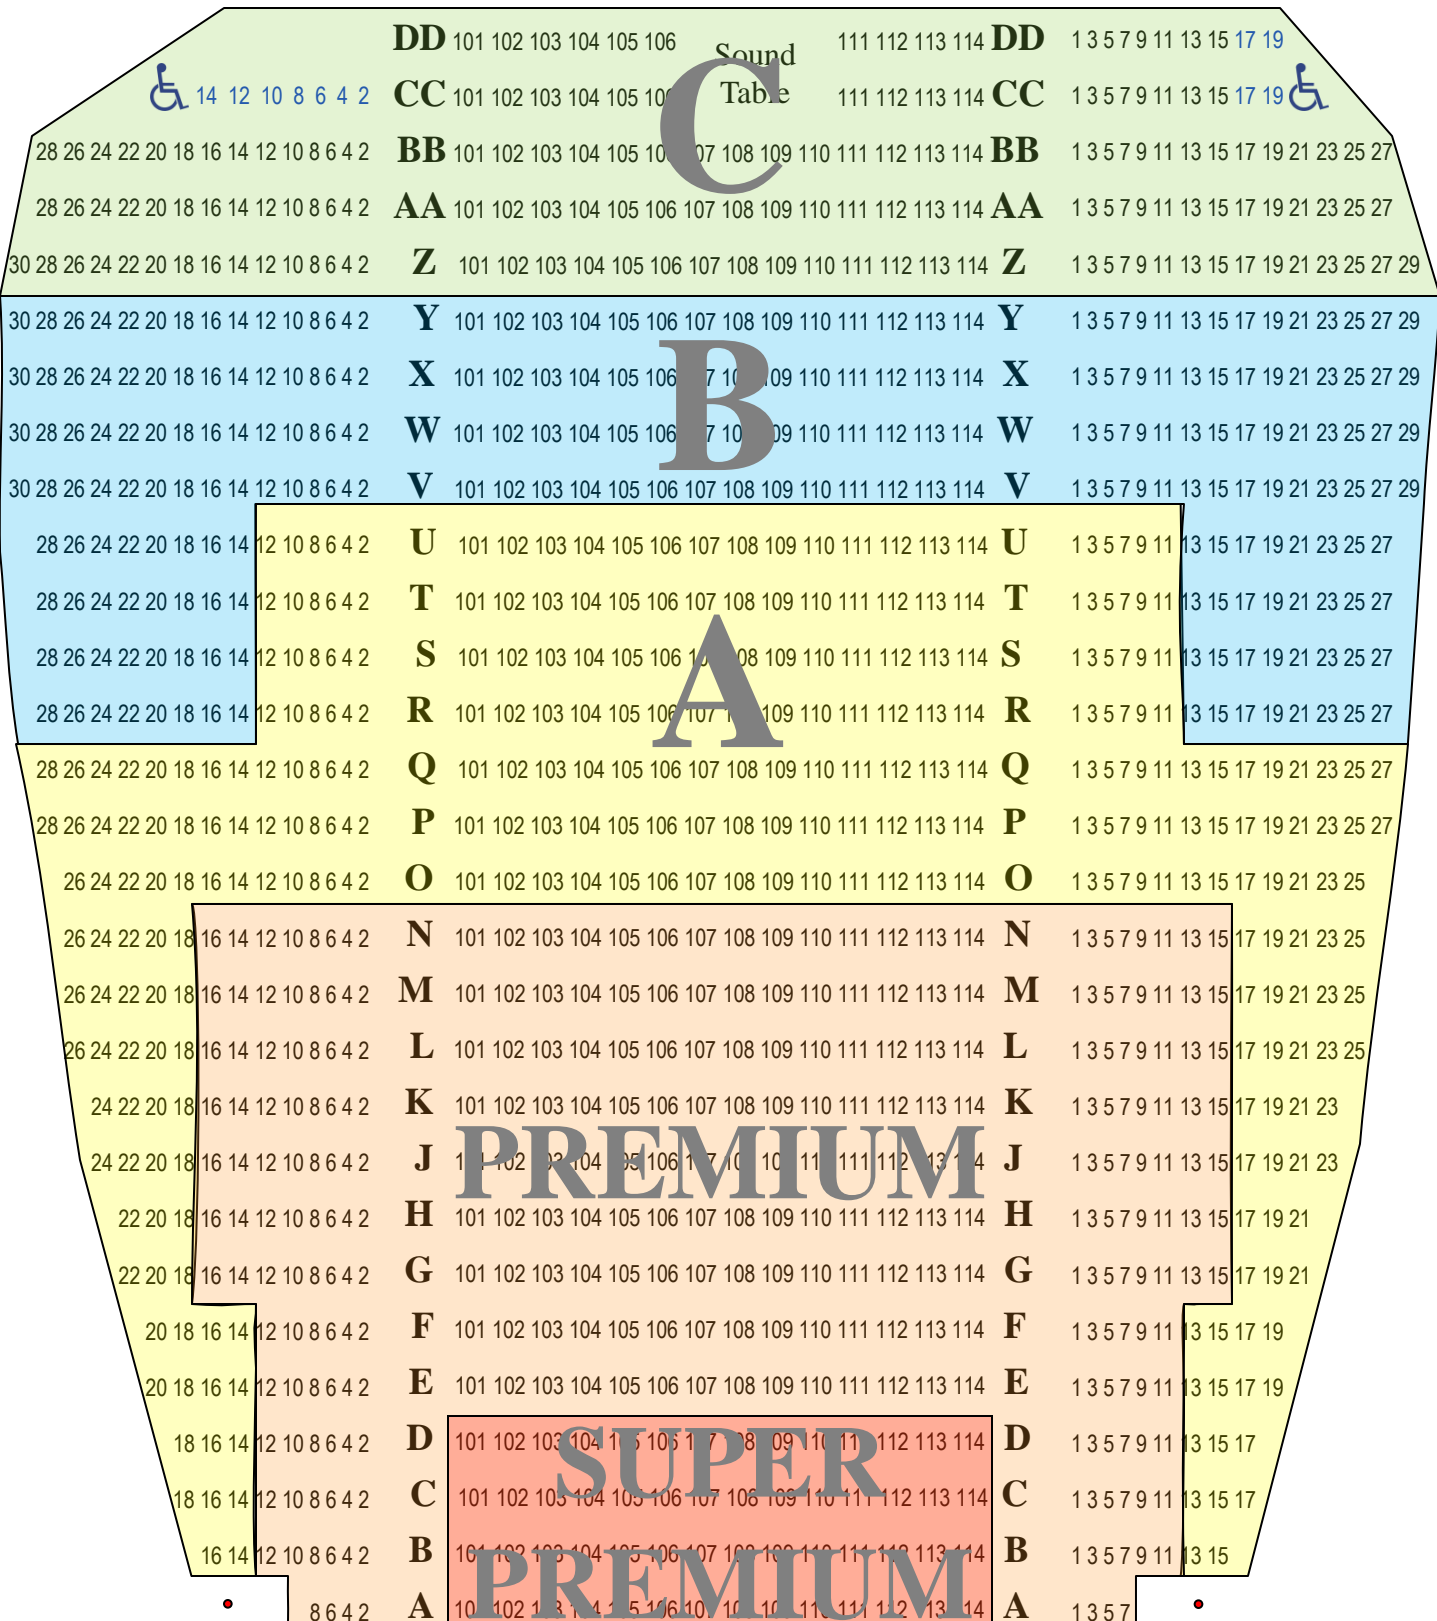

Robinson Theatre

2nd Set of Doors
Elevator

1st Set of Doors

← RIGHT

CENTER

LEFT →

Emergency Exit

Emergency Exit

Stage

• Light Post – two inches in diameter.